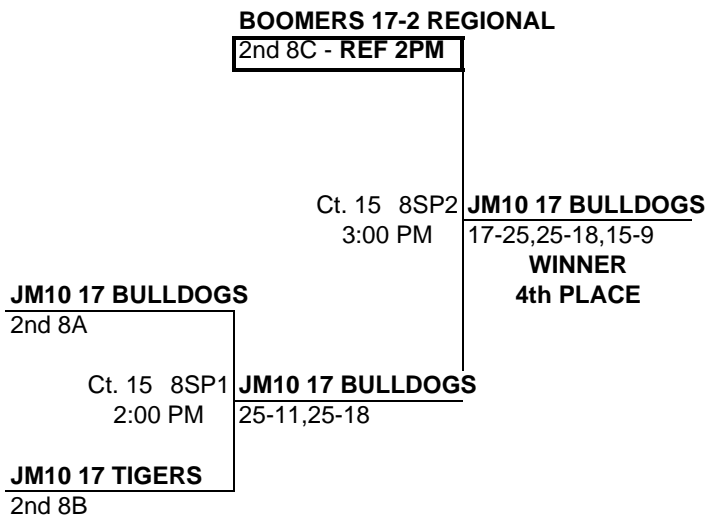

**FLORIDA REGION OF USA VOLLEYBALL
WILSON 1-DAY TOURNAMENT SERIES, MAR 21-22, 2009**

POOL: 8A LOCATION: NOVA SOUTHEASTERN COURT: 15							Matches		Games		PLACE
							Won	Lost	Won	Lost	
1	FJ8MEVBC1FL	MIAMI ELITE 18-1				1.6854	0	0	6	0	1
2	FJ7JM10V1FL	JM10 17 BULLDOGS				0.9841	0	0	3	3	2
3	FJ7CFLVB1FL	CLUB FLORIDA 17 NATIONAL				0.6093	0	0	0	6	3
NOTE - THIS POOLS PLAYS 3 GAMES TO 25											
Day/Ct	SUN 15	SUN 15	SUN 15				Day/Ct				
Time	9:00 AM	10:30 AM	12:00 PM				Time				
Match	1 vs 3 R:2	2 vs 3 R:1	1 vs 2 R:3				Match				
Gm 1	25	14	25	17	25	19	Gm 1				
Gm 2	25	9	25	10	25	18	Gm 2				
Gm 3	25	18	26	24	25	11	Gm 3				

**POOL 8A
COURT 15**

POOL: 8B LOCATION: NOVA SOUTHEASTERN COURT: 16							Matches		Games		PLACE
							Won	Lost	Won	Lost	
1	FJ7FGVCV1FL	FLORIDA GOLD COAST 17-1				1.7241	0	0	6	0	1
2	FJ7JM10V2FL	JM10 17 TIGERS				0.9609	0	0	3	3	2
3	FJ7MIAMI1FL	MIAMI VBC 17				0.6159	0	0	0	6	3
NOTE - THIS POOLS PLAYS 3 GAMES TO 25											
Day/Ct	SUN 16	SUN 16	SUN 16				Day/Ct				
Time	9:00 AM	10:30 AM	12:00 PM				Time				
Match	1 vs 3 R:2	2 vs 3 R:1	1 vs 2 R:3				Match				
Gm 1	25	16	25	15	25	11	Gm 1				
Gm 2	25	12	26	24	25	17	Gm 2				
Gm 3	25	12	25	14	25	19	Gm 3				

**POOL 8B
COURT 16**

POOL: 8C LOCATION: NOVA SOUTHEASTERN COURT: 17							Matches		Games		PLACE
							Won	Lost	Won	Lost	
1	FJ8CFLVB1FL	CLUB FLORIDA 18 NATIONAL				1.2368	0	0	5	1	1
2	FJ7BOMER2FL	BOOMERS 17-2 REGIONAL				1.0960	0	0	3	3	2
3	FJ7VPAVB2FL	VPA 17 TRAVEL				0.7365	0	0	1	5	3
NOTE - THIS POOLS PLAYS 3 GAMES TO 25											
Day/Ct	SUN 17	SUN 17	SUN 17				Day/Ct				
Time	9:00 AM	10:30 AM	12:00 PM				Time				
Match	1 vs 3 R:2	2 vs 3 R:1	1 vs 2 R:3				Match				
Gm 1	25	22	25	11	25	22	Gm 1				
Gm 2	25	11	23	25	25	17	Gm 2				
Gm 3	25	17	25	23	16	25	Gm 3				

**POOL 8C
COURT 17**

17U/18U GOLD & SILVER DIVISION PLAYOFFS

This box means you must referee the match prior to your match.

ALL TEAMS THAT LOSE THEIR MATCH WILL STAY TO REFEREE THE NEXT MATCH!