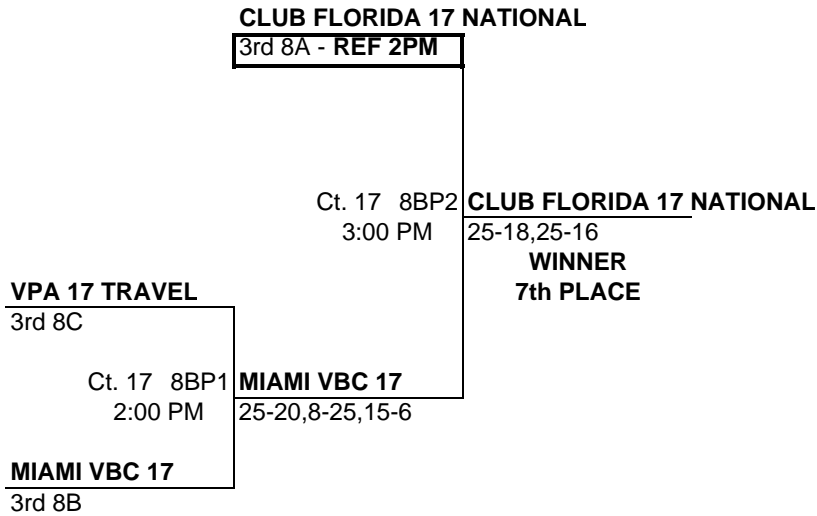

**FLORIDA REGION OF USA VOLLEYBALL
WILSON 1-DAY TOURNAMENT SERIES, MAR 21-22, 2009**

POOL: 8A LOCATION: NOVA SOUTHEASTERN COURT: 15							Matches		Games		PLACE
							Won	Lost	Won	Lost	
1	FJ8MEVBC1FL	MIAMI ELITE 18-1				1.6854	0	0	6	0	1
2	FJ7JM10V1FL	JM10 17 BULLDOGS				0.9841	0	0	3	3	2
3	FJ7CFLVB1FL	CLUB FLORIDA 17 NATIONAL				0.6093	0	0	0	6	3
NOTE - THIS POOLS PLAYS 3 GAMES TO 25											
Day/Ct	SUN 15	SUN 15	SUN 15				Day/Ct				
Time	9:00 AM	10:30 AM	12:00 PM				Time				
Match	1 vs 3 R:2	2 vs 3 R:1	1 vs 2 R:3				Match				
Gm 1	25	14	25	17	25	19	Gm 1				
Gm 2	25	9	25	10	25	18	Gm 2				
Gm 3	25	18	26	24	25	11	Gm 3				

**POOL 8A
COURT 15**

POOL: 8B LOCATION: NOVA SOUTHEASTERN COURT: 16							Matches		Games		PLACE
							Won	Lost	Won	Lost	
1	FJ7FGVCV1FL	FLORIDA GOLD COAST 17-1				1.7241	0	0	6	0	1
2	FJ7JM10V2FL	JM10 17 TIGERS				0.9609	0	0	3	3	2
3	FJ7MIAMI1FL	MIAMI VBC 17				0.6159	0	0	0	6	3
NOTE - THIS POOLS PLAYS 3 GAMES TO 25											
Day/Ct	SUN 16	SUN 16	SUN 16				Day/Ct				
Time	9:00 AM	10:30 AM	12:00 PM				Time				
Match	1 vs 3 R:2	2 vs 3 R:1	1 vs 2 R:3				Match				
Gm 1	25	16	25	15	25	11	Gm 1				
Gm 2	25	12	26	24	25	17	Gm 2				
Gm 3	25	12	25	14	25	19	Gm 3				

**POOL 8B
COURT 16**

POOL: 8C LOCATION: NOVA SOUTHEASTERN COURT: 17							Matches		Games		PLACE
							Won	Lost	Won	Lost	
1	FJ8CFLVB1FL	CLUB FLORIDA 18 NATIONAL				1.2368	0	0	5	1	1
2	FJ7BOMER2FL	BOOMERS 17-2 REGIONAL				1.0960	0	0	3	3	2
3	FJ7VPAVB2FL	VPA 17 TRAVEL				0.7365	0	0	1	5	3
NOTE - THIS POOLS PLAYS 3 GAMES TO 25											
Day/Ct	SUN 17	SUN 17	SUN 17				Day/Ct				
Time	9:00 AM	10:30 AM	12:00 PM				Time				
Match	1 vs 3 R:2	2 vs 3 R:1	1 vs 2 R:3				Match				
Gm 1	25	22	25	11	25	22	Gm 1				
Gm 2	25	11	23	25	25	17	Gm 2				
Gm 3	25	17	25	23	16	25	Gm 3				

**POOL 8C
COURT 17**

17U/18U GOLD & SILVER DIVISION PLAYOFFS

This box means you must referee the match prior to your match.

ALL TEAMS THAT LOSE THEIR MATCH WILL STAY TO REFEREE THE NEXT MATCH!

17U/18U BRONZE DIVISION PLAYOFFS