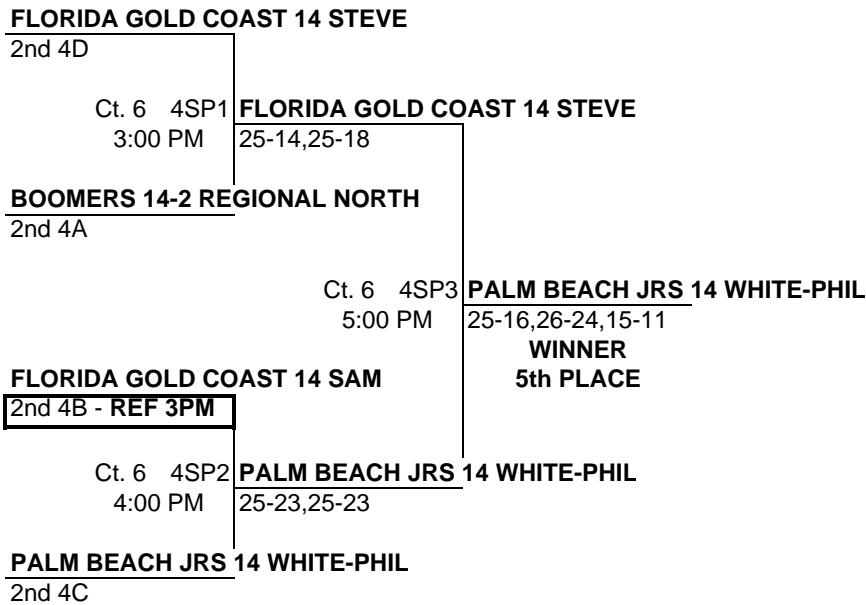

FLORIDA REGION OF USA VOLLEYBALL
WILSON 1-DAY TOURNAMENT SERIES, MAR 21-22, 2009

POOL: 4A LOCATION: FT. LAUDERDALE CHRISTIAN COURT: 5							Matches		Games		PLACE
							Won	Lost	Won	Lost	
1	FJ4FGCVC1FL	FLORIDA GOLD COAST 14 DEVON				2.5000	0	0	6	0	1
2	FJ4BOMER2FL	BOOMERS 14-2 REGIONAL NORTH				0.9310	0	0	3	3	2
3	FJ4CLBFY3FL	PALM BEACH JRS 14 BLUE-KARA				0.4533	0	0	0	6	3
NOTE - THIS POOLS PLAYS 3 GAMES TO 25											
Day/Ct	SAT 5	SAT 5	SAT 5					Day/Ct	POOL 4A		
Time	9:00 AM	10:30 AM	12:00 PM					Time	COURT 5		
Match	1 vs 3 R:2	2 vs 3 R:1	1 vs 2 R:3					Match			
Gm 1	25	8	25	10	25	10					Gm 1
Gm 2	25	6	25	11	25	6					Gm 2
Gm 3	25	13	25	20	25	17					Gm 3

POOL: 4B LOCATION: FT. LAUDERDALE CHRISTIAN COURT: 6							Matches		Games		PLACE
							Won	Lost	Won	Lost	
1	FJ4JTAA25FL	JUPITER VBC 145				1.0222	0	0	4	2	1
2	FJ4JM10V1FL	JM10 14 TRAVEL				0.8533	0	0	2	4	3
3	FJ4FGCVC2FL	FLORIDA GOLD COAST 14 SAM				1.1667	0	0	3	3	2
NOTE - THIS POOLS PLAYS 3 GAMES TO 25											
Day/Ct	SAT 6	SAT 6	SAT 6					Day/Ct	POOL 4B		
Time	9:00 AM	10:30 AM	12:00 PM					Time	COURT 6		
Match	1 vs 3 R:2	2 vs 3 R:1	1 vs 2 R:3					Match			
Gm 1	25	22	25	23	26	24					Gm 1
Gm 2	11	25	16	25	25	23					Gm 2
Gm 3	25	13	12	25	26	28					Gm 3

POOL: 4C LOCATION: WESTMINSTER ACADEMY COURT: 7							Matches		Games		PLACE		
							Won	Lost	Won	Lost			
1	FJ4SOFLA1FL	SFVC 14 REGIONAL				1.1781	3	0	6	2	1		
2	FJ4CLBFY2FL	PALM BEACH JRS 14 WHITE-PHIL				1.1250	2	1	5	2	2		
3	FJ4FGCVC4FL	FLORIDA GOLD COAST 14 JENNA				0.7081	0	3	1	6	4		
4	FJ4SPKVC1FL	SPIKE 14'S				1.0299	1	2	2	4	3		
Day/Ct	SAT 7	SAT 7	SAT 7	SAT 7	SAT 7	SAT 7	Day/Ct	POOL 4C					
Time	9:00 AM	10:00 AM	11:00 AM	12:00 PM	1:00 PM	2:00 PM	Time	COURT 7					
Match	1 vs 3 R:2	2 vs 4 R:1	1 vs 4 R:3	2 vs 3 R:1	3 vs 4 R:2	1 vs 2 R:4	Match						
Gm 1	25	13	27	25	27	25	25	21	15	25	19	25	Gm 1
Gm 2	21	25	25	15	25	23	25	16	15	25	25	16	Gm 2
Gm 3	15	9									15	10	Gm 3

POOL: 4D LOCATION: WESTMINSTER ACADEMY COURT: 8							Matches		Games		PLACE		
							Won	Lost	Won	Lost			
1	FJ4FGCVC3FL	FLORIDA GOLD COAST 14 STEVE				0.9420	2	1	4	3	2		
2	FJ4BOMER3FL	BOOMERS 14-3 REGIONAL SOUTH				1.7241	3	0	6	0	1		
3	FJ4CLBFY4FL	PALM BEACH JRS 14 RED-BIA				0.8415	1	2	3	5	3		
4	FJ4CFLVB1FL	CLUB FLORIDA 14 TRAVEL KATIE				0.8188	0	3	1	6	4		
Day/Ct	SAT 8	SAT 8	SAT 8	SAT 8	SAT 8	SAT 8	Day/Ct	POOL 4D					
Time	9:00 AM	10:00 AM	11:00 AM	12:00 PM	1:00 PM	2:00 PM	Time	COURT 8					
Match	1 vs 3 R:2	2 vs 4 R:1	1 vs 4 R:3	2 vs 3 R:1	3 vs 4 R:2	1 vs 2 R:4	Match						
Gm 1	25	20	25	18	25	22	25	7	20	25	19	25	Gm 1
Gm 2	15	25	25	20	25	12	25	17	25	22	6	25	Gm 2
Gm 3	15	9							15	12			Gm 3

14U GOLD & SILVER DIVISION PLAYOFFS

THESE MATCHES PLAY AT
FT. LAUDERDALE CHRISTIAN

This box means you must referee the match prior to your match.

ALL TEAMS THAT LOSE THEIR MATCH WILL STAY TO REFEREE THE NEXT MATCH!