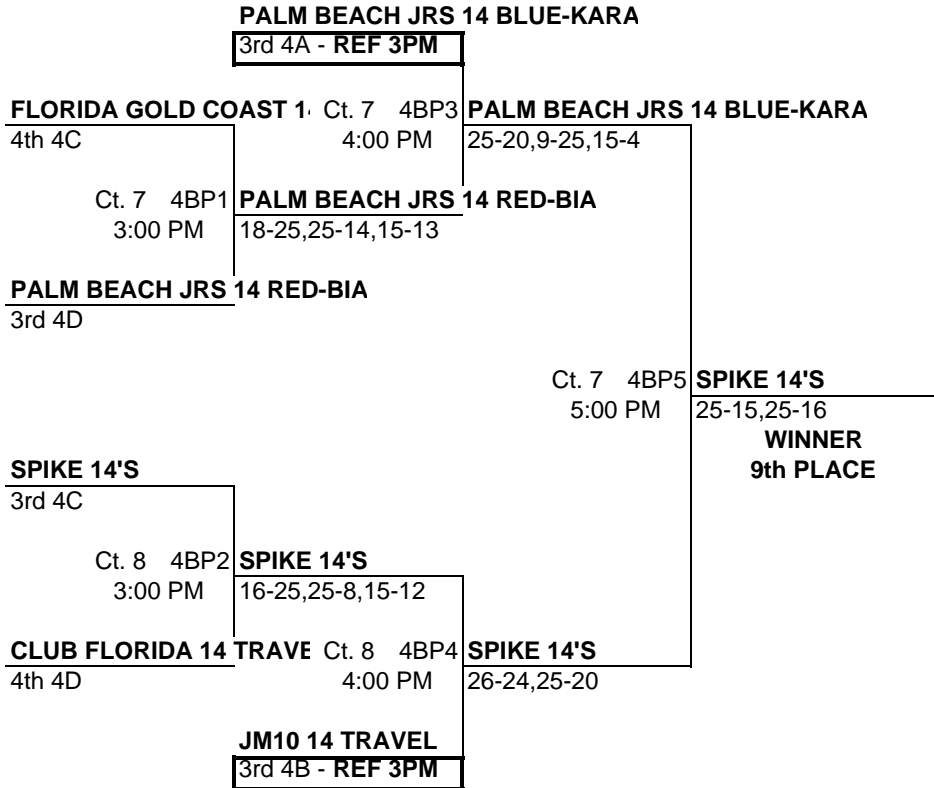

14U BRONZE DIVISION PLAYOFFS

THESE MATCHES PLAY AT
WESTMINSTER ACADEMY

This box means you must referee the match prior to your match.

ALL TEAMS THAT LOSE THEIR MATCH WILL STAY TO REFEREE THE NEXT MATCH!