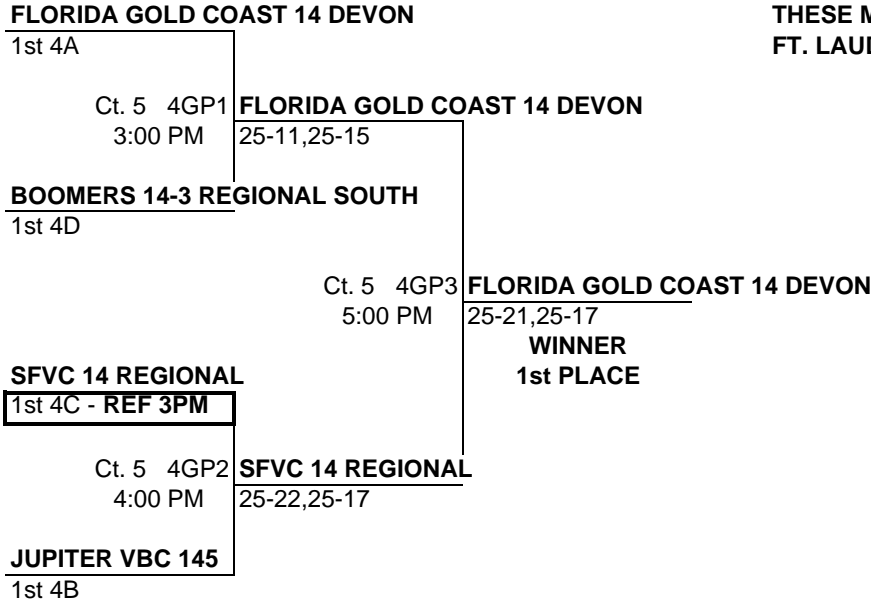

FLORIDA REGION OF USA VOLLEYBALL
WILSON 1-DAY TOURNAMENT SERIES, MAR 21-22, 2009

POOL: 4A LOCATION: FT. LAUDERDALE CHRISTIAN COURT: 5							Matches		Games		PLACE
							Won	Lost	Won	Lost	
1	FJ4FGCVC1FL	FLORIDA GOLD COAST 14 DEVON				2.5000	0	0	6	0	1
2	FJ4BOMER2FL	BOOMERS 14-2 REGIONAL NORTH				0.9310	0	0	3	3	2
3	FJ4CLBFY3FL	PALM BEACH JRS 14 BLUE-KARA				0.4533	0	0	0	6	3
NOTE - THIS POOLS PLAYS 3 GAMES TO 25											
Day/Ct	SAT 5	SAT 5	SAT 5					Day/Ct	POOL 4A		
Time	9:00 AM	10:30 AM	12:00 PM					Time	COURT 5		
Match	1 vs 3 R:2	2 vs 3 R:1	1 vs 2 R:3					Match			
Gm 1	25	8	25	10	25	10					Gm 1
Gm 2	25	6	25	11	25	6					Gm 2
Gm 3	25	13	25	20	25	17					Gm 3

POOL: 4B LOCATION: FT. LAUDERDALE CHRISTIAN COURT: 6							Matches		Games		PLACE
							Won	Lost	Won	Lost	
1	FJ4JTAA25FL	JUPITER VBC 145				1.0222	0	0	4	2	1
2	FJ4JM10V1FL	JM10 14 TRAVEL				0.8533	0	0	2	4	3
3	FJ4FGCVC2FL	FLORIDA GOLD COAST 14 SAM				1.1667	0	0	3	3	2
NOTE - THIS POOLS PLAYS 3 GAMES TO 25											
Day/Ct	SAT 6	SAT 6	SAT 6					Day/Ct	POOL 4B		
Time	9:00 AM	10:30 AM	12:00 PM					Time	COURT 6		
Match	1 vs 3 R:2	2 vs 3 R:1	1 vs 2 R:3					Match			
Gm 1	25	22	25	23	26	24					Gm 1
Gm 2	11	25	16	25	25	23					Gm 2
Gm 3	25	13	12	25	26	28					Gm 3

POOL: 4C LOCATION: WESTMINSTER ACADEMY COURT: 7							Matches		Games		PLACE		
							Won	Lost	Won	Lost			
1	FJ4SOFLA1FL	SFVC 14 REGIONAL				1.1781	3	0	6	2	1		
2	FJ4CLBFY2FL	PALM BEACH JRS 14 WHITE-PHIL				1.1250	2	1	5	2	2		
3	FJ4FGCVC4FL	FLORIDA GOLD COAST 14 JENNA				0.7081	0	3	1	6	4		
4	FJ4SPKVC1FL	SPIKE 14'S				1.0299	1	2	2	4	3		
Day/Ct	SAT 7	SAT 7	SAT 7	SAT 7	SAT 7	SAT 7	Day/Ct	POOL 4C					
Time	9:00 AM	10:00 AM	11:00 AM	12:00 PM	1:00 PM	2:00 PM	Time	COURT 7					
Match	1 vs 3 R:2	2 vs 4 R:1	1 vs 4 R:3	2 vs 3 R:1	3 vs 4 R:2	1 vs 2 R:4	Match						
Gm 1	25	13	27	25	27	25	25	21	15	25	19	25	Gm 1
Gm 2	21	25	25	15	25	23	25	16	15	25	25	16	Gm 2
Gm 3	15	9									15	10	Gm 3

POOL: 4D LOCATION: WESTMINSTER ACADEMY COURT: 8							Matches		Games		PLACE		
							Won	Lost	Won	Lost			
1	FJ4FGCVC3FL	FLORIDA GOLD COAST 14 STEVE				0.9420	2	1	4	3	2		
2	FJ4BOMER3FL	BOOMERS 14-3 REGIONAL SOUTH				1.7241	3	0	6	0	1		
3	FJ4CLBFY4FL	PALM BEACH JRS 14 RED-BIA				0.8415	1	2	3	5	3		
4	FJ4CFLVB1FL	CLUB FLORIDA 14 TRAVEL KATIE				0.8188	0	3	1	6	4		
Day/Ct	SAT 8	SAT 8	SAT 8	SAT 8	SAT 8	SAT 8	Day/Ct	POOL 4D					
Time	9:00 AM	10:00 AM	11:00 AM	12:00 PM	1:00 PM	2:00 PM	Time	COURT 8					
Match	1 vs 3 R:2	2 vs 4 R:1	1 vs 4 R:3	2 vs 3 R:1	3 vs 4 R:2	1 vs 2 R:4	Match						
Gm 1	25	20	25	18	25	22	25	7	20	25	19	25	Gm 1
Gm 2	15	25	25	20	25	12	25	17	25	22	6	25	Gm 2
Gm 3	15	9							15	12			Gm 3

14U GOLD & SILVER DIVISION PLAYOFFS

THESE MATCHES PLAY AT
FT. LAUDERDALE CHRISTIAN

This box means you must referee the match prior to your match.

ALL TEAMS THAT LOSE THEIR MATCH WILL STAY TO REFEREE THE NEXT MATCH!