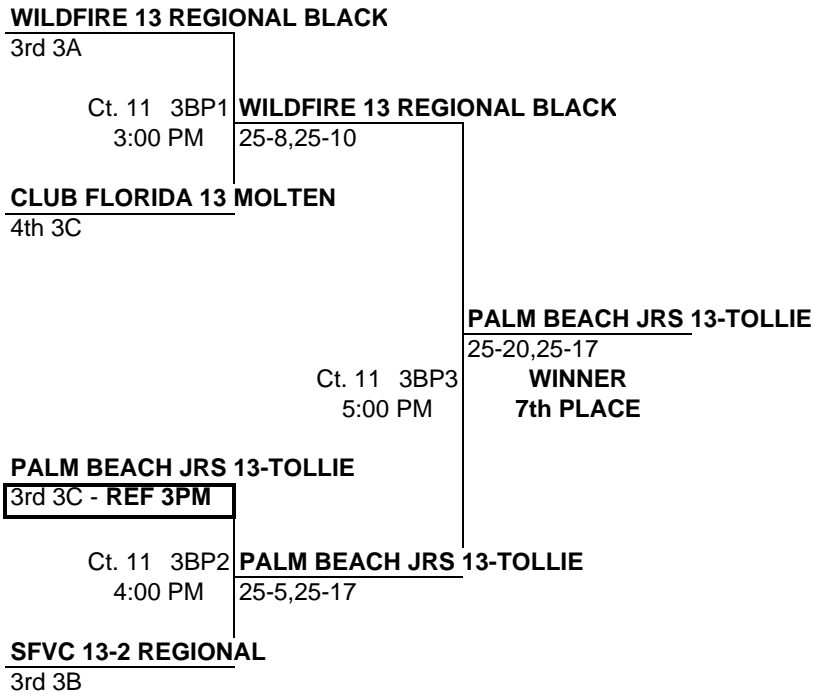

POOL: 3B LOCATION: SUMMIT CHRISTIAN COURT: 10							Matches		Games		PLACE	
							Won	Lost	Won	Lost		
1	FJ3MEVBC1FL	MIAMI ELITE 13-1			1.5208		0	0	5	1	1	
2	FJ3JTAA25FL	JUPITER VBC 135			1.2545		0	0	4	2	2	
3	FJ3SOFLA2FL	SFVC 13-2 REGIONAL			0.4800		0	0	0	6	3	
NOTE - THIS POOLS PLAYS 3 GAMES TO 25												
Day/Ct	SUN 10	SUN 10	SUN 10					Day/Ct	POOL 3B			
Time	9:00 AM	10:30 AM	12:00 PM					Time	COURT 10			
Match	1 vs 3 R:2	2 vs 3 R:1	1 vs 2 R:3					Match				
Gm 1	25	11	25	17	21	25		Gm 1				
Gm 2	25	11	25	10	25	18		Gm 2				
Gm 3	25	11	25	12	25	20		Gm 3				

POOL: 3C LOCATION: SUMMIT CHRISTIAN COURT: 11							Matches		Games		PLACE	
							Won	Lost	Won	Lost		
1	FJ3OBVBC1FL	OBV 13 TRAVEL QUICKSILVER			1.4706		3	0	6	0	1	
2	FJ3CLBFY1FL	PALM BEACH JRS 13-TOLLIE			0.9051		1	2	2	4	3	
3	FJ3CFLVB1FL	CLUB FLORIDA 13 MOLTEN			0.5600		0	3	0	6	4	
4	FJ3MEVBC2FL	MIAMI ELITE 13-2			1.2768		2	1	4	2	2	
Day/Ct	SUN 11	SUN 11	SUN 11	SUN 11	SUN 11	SUN 11	Day/Ct	POOL 3C				
Time	9:00 AM	10:00 AM	11:00 AM	12:00 PM	1:00 PM	2:00 PM	Time	COURT 11				
Match	1 vs 3 R:2	2 vs 4 R:1	1 vs 4 R:3	2 vs 3 R:1	3 vs 4 R:2	1 vs 2 R:4	Match					
Gm 1	25	7	17	25	25	21		Gm 1				
Gm 2	25	15	20	25	25	22		Gm 2				
Gm 3								Gm 3				

**13U GOLD & SILVER DIVISION PLAYOFFS**

This box means you must referee the match prior to your match.

**ALL TEAMS THAT LOSE THEIR MATCH WILL STAY TO REFEREE THE NEXT MATCH!**

**13U BRONZE DIVISION PLAYOFFS**