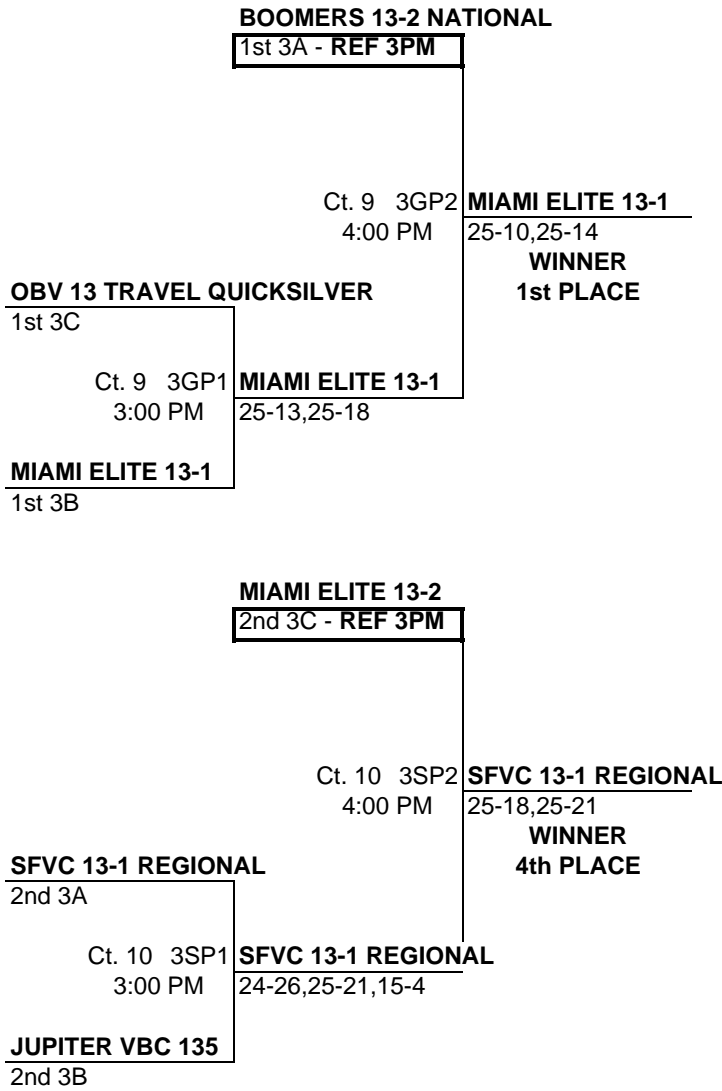

FLORIDA REGION OF USA VOLLEYBALL
WILSON 1-DAY TOURNAMENT SERIES, MAR 21-22, 2009

POOL: 3A LOCATION: SUMMIT CHRISTIAN COURT: 9							Matches		Games		PLACE	
							Won	Lost	Won	Lost		
1	FJ3SOFLA1FL	SFVC 13-1 REGIONAL			1.0382		0	0	3	3	2	
2	FJ3BOMER2FL	BOOMERS 13-2 NATIONAL			1.0365		0	0	4	2	1	
3	FJ3WFIRE1FL	WILDFIRE 13 REGIONAL BLACK			0.9248		0	0	2	4	3	
NOTE - THIS POOLS PLAYS 3 GAMES TO 25												
Day/Ct	SUN 9	SUN 9	SUN 9					Day/Ct	POOL 3A			
Time	9:00 AM	10:30 AM	12:00 PM					Time	COURT 9			
Match	1 vs 3 R:2	2 vs 3 R:1	1 vs 2 R:3					Match				
Gm 1	25	16	20	25	23	25		Gm 1				
Gm 2	13	25	25	20	25	27		Gm 2				
Gm 3	25	18	25	19	25	20		Gm 3				

POOL: 3B LOCATION: SUMMIT CHRISTIAN COURT: 10							Matches		Games		PLACE	
							Won	Lost	Won	Lost		
1	FJ3MEVBC1FL	MIAMI ELITE 13-1			1.5208		0	0	5	1	1	
2	FJ3JTAA25FL	JUPITER VBC 135			1.2545		0	0	4	2	2	
3	FJ3SOFLA2FL	SFVC 13-2 REGIONAL			0.4800		0	0	0	6	3	
NOTE - THIS POOLS PLAYS 3 GAMES TO 25												
Day/Ct	SUN 10	SUN 10	SUN 10					Day/Ct	POOL 3B			
Time	9:00 AM	10:30 AM	12:00 PM					Time	COURT 10			
Match	1 vs 3 R:2	2 vs 3 R:1	1 vs 2 R:3					Match				
Gm 1	25	11	25	17	21	25		Gm 1				
Gm 2	25	11	25	10	25	18		Gm 2				
Gm 3	25	11	25	12	25	20		Gm 3				

POOL: 3C LOCATION: SUMMIT CHRISTIAN COURT: 11							Matches		Games		PLACE	
							Won	Lost	Won	Lost		
1	FJ3OBVBC1FL	OBV 13 TRAVEL QUICKSILVER			1.4706		3	0	6	0	1	
2	FJ3CLBFY1FL	PALM BEACH JRS 13-TOLLIE			0.9051		1	2	2	4	3	
3	FJ3CFLVB1FL	CLUB FLORIDA 13 MOLTEN			0.5600		0	3	0	6	4	
4	FJ3MEVBC2FL	MIAMI ELITE 13-2			1.2768		2	1	4	2	2	
Day/Ct	SUN 11	SUN 11	SUN 11	SUN 11	SUN 11	SUN 11	Day/Ct	POOL 3C				
Time	9:00 AM	10:00 AM	11:00 AM	12:00 PM	1:00 PM	2:00 PM	Time	COURT 11				
Match	1 vs 3 R:2	2 vs 4 R:1	1 vs 4 R:3	2 vs 3 R:1	3 vs 4 R:2	1 vs 2 R:4	Match					
Gm 1	25	7	17	25	25	21		Gm 1				
Gm 2	25	15	20	25	25	22		Gm 2				
Gm 3								Gm 3				

13U GOLD & SILVER DIVISION PLAYOFFS

☐ This box means you must referee the match prior to your match.

ALL TEAMS THAT LOSE THEIR MATCH WILL STAY TO REFEREE THE NEXT MATCH!