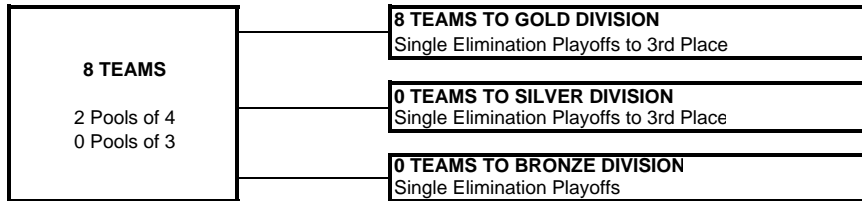

17/18 DIVISION

IMPORTANT...PLEASE READ!

4 TEAM POOLS WILL PLAY BEST 2 OUT OF 3 GAMES PER SET
THE FIRST TWO GAMES WILL BE TO 25 POINTS, RALLY SCORING, WIN BY TWO, NO CAP
THE THIRD GAME WILL BE TO 15 POINTS, RALLY SCORING, WIN BY TWO, NO CAP

3 TEAM POOLS WILL PLAY BEST 2 OUT OF 3 GAMES PER SET (SAME AS 4 TEAM POOLS ABOVE)

YOUR FINISH IN SATURDAY'S POOL WILL DETERMINE YOUR PLACEMENT FOR SUNDAY'S SINGLE ELIMINATION PLAYOFFS.

ALL TEAMS WILL ADVANCE TO A SINGLE ELIMINATION PLAYOFF BRACKET ON SUNDAY

THE 3RD PLACE MATCH WILL PLAY THE BEST 2 OUT OF 3 GAMES TO 25, 3RD GAME TO 15, NO CAP

TEAM LIST

<u>Rank</u>	<u>Team Code</u>	<u>Team Name</u>
1	MJ8OBVBC1FL	OCEAN BAY 18-N QUICKSILVER
2	MJ8CFLVC1FL	CFVC 18-APOPKA
3	MJ8OBVBC2FL	OCEAN BAY 18-T NORTH
4	MJ8SRVAB1SO	SRVA IMPACT 18-1
5	MJ8OGOLD1FL	ORLANDO GOLD 18-B
6	MJ8LWVBC1FL	LONGWOOD 18'S
7	MJ7OGOLD1FL	ORLANDO GOLD 17-B
8	MJ7OBVBC1FL	OCEAN BAY 17-N QUICKSILVER