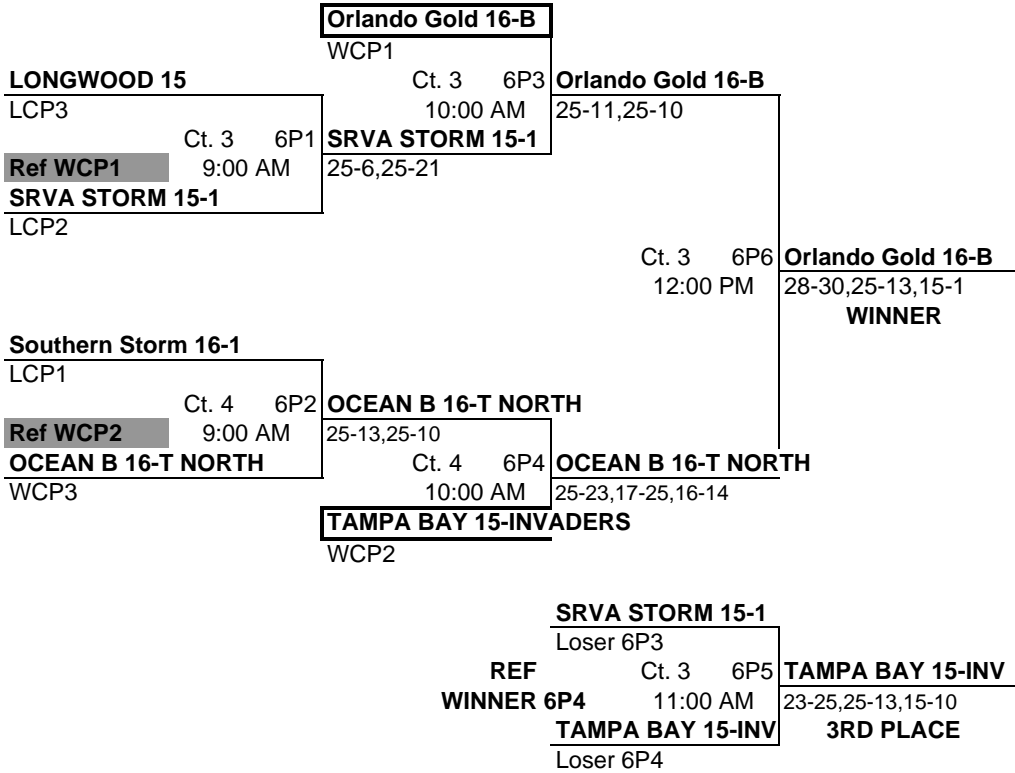

**FLORIDA REGION OF USA VOLLEYBALL
2009 FLORIDA FEST VB TOURNAMENT**

POOL: 6A LOCATION: ORLANDO SPORTS CENTER COURT: 3							Matches		Games		PLACE
							Won	Lost	Won	Lost	
1	MJ6OGOLD1FL	ORLANDO GOLD 16-B		1.8182			2	0	4	0	1
2	MJ6OBVBC2FL	OCEAN B 16-T NORTH		0.6931			0	2	0	4	3
3	MJ5SRVAB1SO	SRVA STORM 15-1		0.8495			1	1	2	2	2
Day/Ct Time Match	SAT 3 10:00 AM 1 vs 3 R:2	SAT 3 11:00 AM 2 vs 3 R:1	SAT 3 12:00 PM 1 vs 2 R:3								POOL 6A COURT 3
Gm 1	25 18	19 25	25 17							Gm 1	
Gm 2	25 10	24 26	25 10							Gm 2	
Gm 3										Gm 3	

Orlando Gold 16-B
WINNER CP1 = WCP1

Southern Storm 16-1
LOSER CP1 = LCP1

CROSS POOL 2
CP2 - 2:00P, COURT 4
REF 3rd 6B

TAMPA BAY 15-INVADERS
1st 6B
VS
SRVA STORM 15-1
2nd 6A

GM 1 GM 2 GM 3
Scores: 25-15 25-17

TAMPA BAY 15-INVADERS
WINNER CP2 = WCP2

SRVA STORM 15-1
LOSER CP2 = LCP2

CROSS POOL 3
CP3 - 3:00P, COURT 3
REF LOSER CP1

OCEAN B 16-T NORTH
3rd 6A REF, 2:00P, CT 3
VS
LONGWOOD 15
3rd 6B REF, 2:00P, CT 4

GM 1 GM 2 GM 3
Scores: 25-9 25-12

OCEAN B 16-T NORTH
WINNER CP3 = WCP3

LONGWOOD 15
LOSER CP3 = LCP3

**FLORIDA REGION OF USA VOLLEYBALL
2009 FLORIDA FEST VB TOURNAMENT**

15U/16U PLAYOFFS

This box means you must referee the match prior to your match