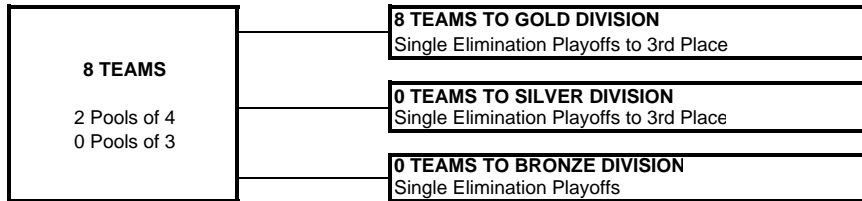

17/18 DIVISION

IMPORTANT...PLEASE READ!

4 TEAM POOLS WILL PLAY BEST 2 OUT OF 3 GAMES PER SET
 THE FIRST TWO GAMES WILL BE TO 25 POINTS, RALLY SCORING, WIN BY TWO, NO CAP
 THE THIRD GAME WILL BE TO 15 POINTS, RALLY SCORING, WIN BY TWO, NO CAP

3 TEAM POOLS WILL PLAY BEST 2 OUT OF 3 GAMES PER SET (SAME AS 4 TEAM POOLS ABOVE)

YOUR FINISH IN SATURDAY'S POOL WILL DETERMINE YOUR PLACEMENT FOR SUNDAY'S SINGLE ELIMINATION PLAYOFFS.

ALL TEAMS WILL ADVANCE TO A SINGLE ELIMINATION PLAYOFF BRACKET ON SUNDAY

THE 3RD PLACE MATCH WILL PLAY THE BEST 2 OUT OF 3 GAMES TO 25, 3RD GAME TO 15, NO CAP

TEAM LIST

Rank	Team Code	Team Name
1	MJ8OBVBC1FL	OCEAN BAY 18-N QUICKSILVER
2	MJ8CFLVC1FL	CFVC 18-APOPKA
3	MJ8OBVBC2FL	OCEAN BAY 18-T NORTH
4	MJ8SRVAB1SO	SRVA IMPACT 18-1
5	MJ8OGOLD1FL	ORLANDO GOLD 18-B
6	MJ8LWVBC1FL	LONGWOOD 18'S
7	MJ7OGOLD1FL	ORLANDO GOLD 17-B
8	MJ7OBVBC1FL	OCEAN BAY 17-N QUICKSILVER