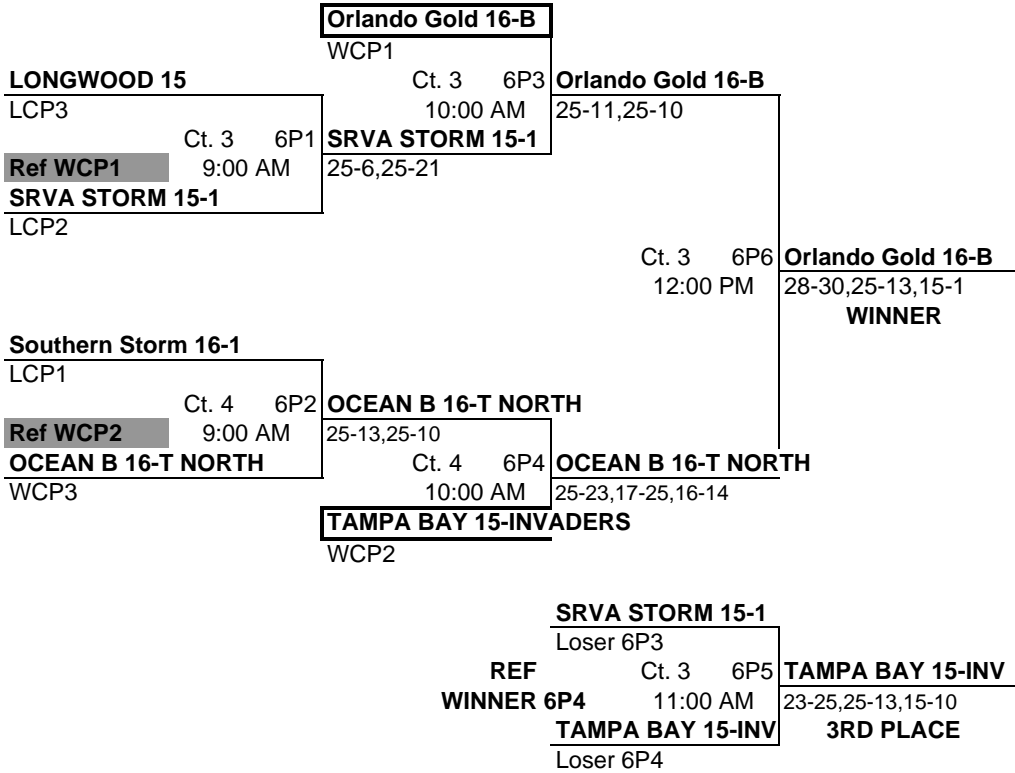

**FLORIDA REGION OF USA VOLLEYBALL
2009 FLORIDA FEST VB TOURNAMENT**

POOL: 6A LOCATION: ORLANDO SPORTS CENTER COURT: 3							Matches		Games		PLACE	
							Won	Lost	Won	Lost		
1	MJ6OGOLD1FL	ORLANDO GOLD 16-B					1.8182	2	0	4	0	1
2	MJ6OBVBC2FL	OCEAN B 16-T NORTH					0.6931	0	2	0	4	3
3	MJ5SRVAB1SO	SRVA STORM 15-1					0.8495	1	1	2	2	2
Day/Ct Time Match	SAT 3 10:00 AM 1 vs 3 R:2	SAT 3 11:00 AM 2 vs 3 R:1	SAT 3 12:00 PM 1 vs 2 R:3									POOL 6A COURT 3
Gm 1	25 18	19 25	25 17								Gm 1	
Gm 2	25 10	24 26	25 10								Gm 2	
Gm 3											Gm 3	

Orlando Gold 16-B
WINNER CP1 = WCP1

Southern Storm 16-1
LOSER CP1 = LCP1

CROSS POOL 2		
CP2 - 2:00P, COURT 4 REF 3rd 6B		
TAMPA BAY 15-INVADERS 1st 6B VS SRVA STORM 15-1 2nd 6A		
GM 1	GM 2	GM 3
Scores: 25-15	25-17	

TAMPA BAY 15-INVADERS
WINNER CP2 = WCP2

SRVA STORM 15-1
LOSER CP2 = LCP2

CROSS POOL 3		
CP3 - 3:00P, COURT 3 REF LOSER CP1		
OCEAN B 16-T NORTH 3rd 6A VS LONGWOOD 15 3rd 6B		
GM 1	GM 2	GM 3
Scores: 25-9	25-12	

OCEAN B 16-T NORTH
WINNER CP3 = WCP3

LONGWOOD 15
LOSER CP3 = LCP3

**FLORIDA REGION OF USA VOLLEYBALL
2009 FLORIDA FEST VB TOURNAMENT**

15U/16U PLAYOFFS

This box means you must referee the match prior to your match