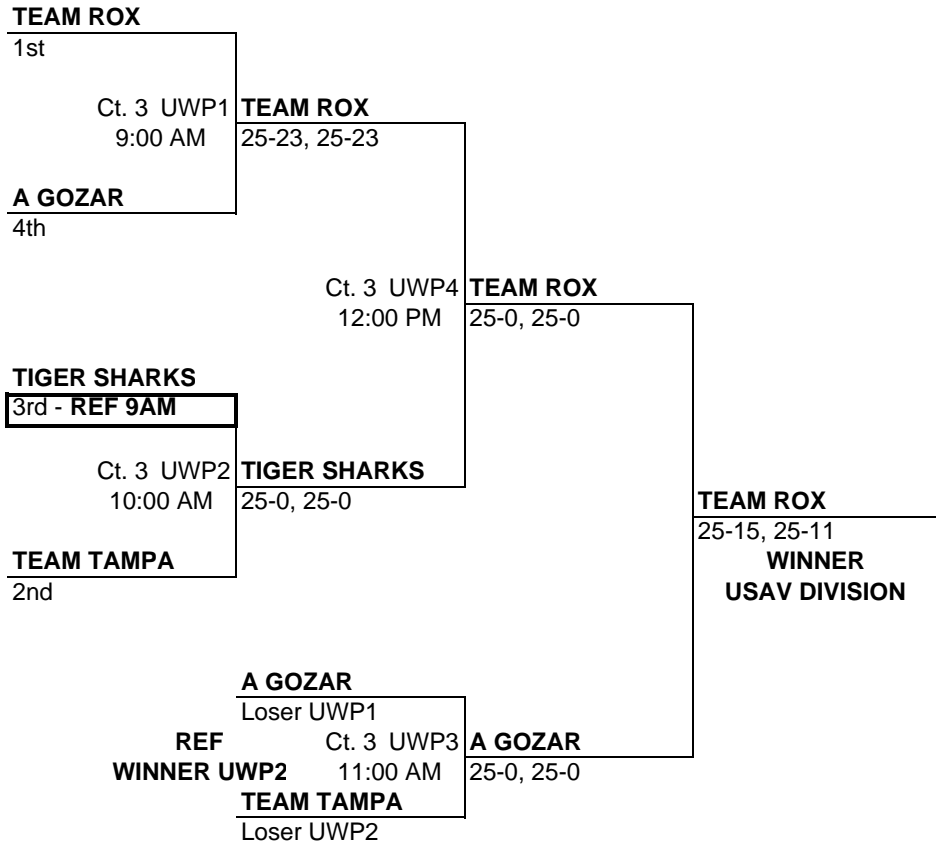

FLORIDA REGION OF USA VOLLEYBALL
2009 ADULT REGIONAL CHAMPIONSHIPS (ORLANDO, FL)

WOMEN'S USAV DIVISION PLAYOFFS

This box means you must referee the match prior to your match.

ALL TEAMS THAT LOSE THEIR MATCH WILL STAY TO REFEREE THE NEXT MATCH!