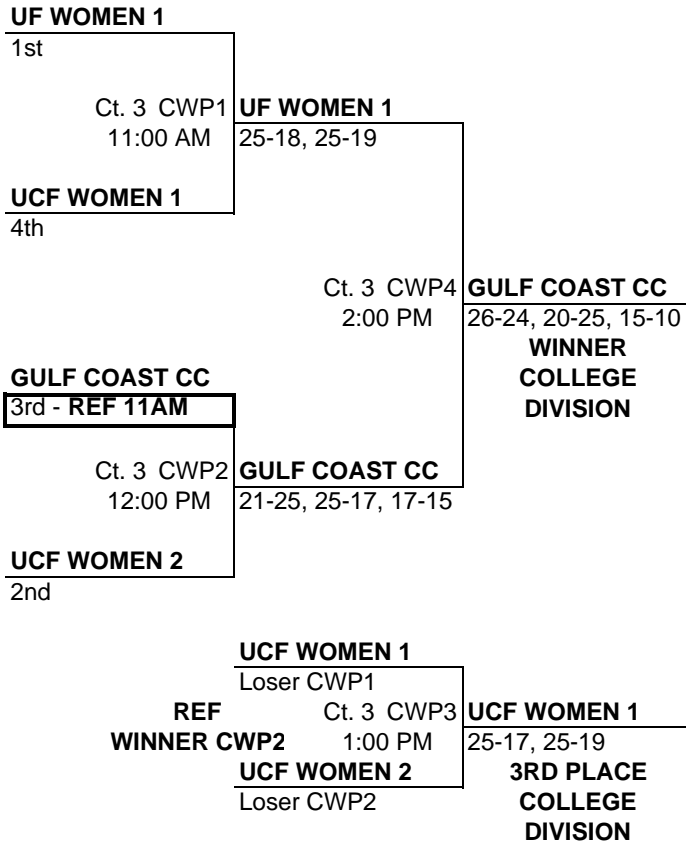

FLORIDA REGION OF USA VOLLEYBALL
2009 ADULT REGIONAL CHAMPIONSHIPS (ORLANDO, FL)

WOMEN'S COLLEGE DIVISION PLAYOFFS

☐ This box means you must referee the match prior to your match.

ALL TEAMS THAT LOSE THEIR MATCH WILL STAY TO REFEREE THE NEXT MATCH!